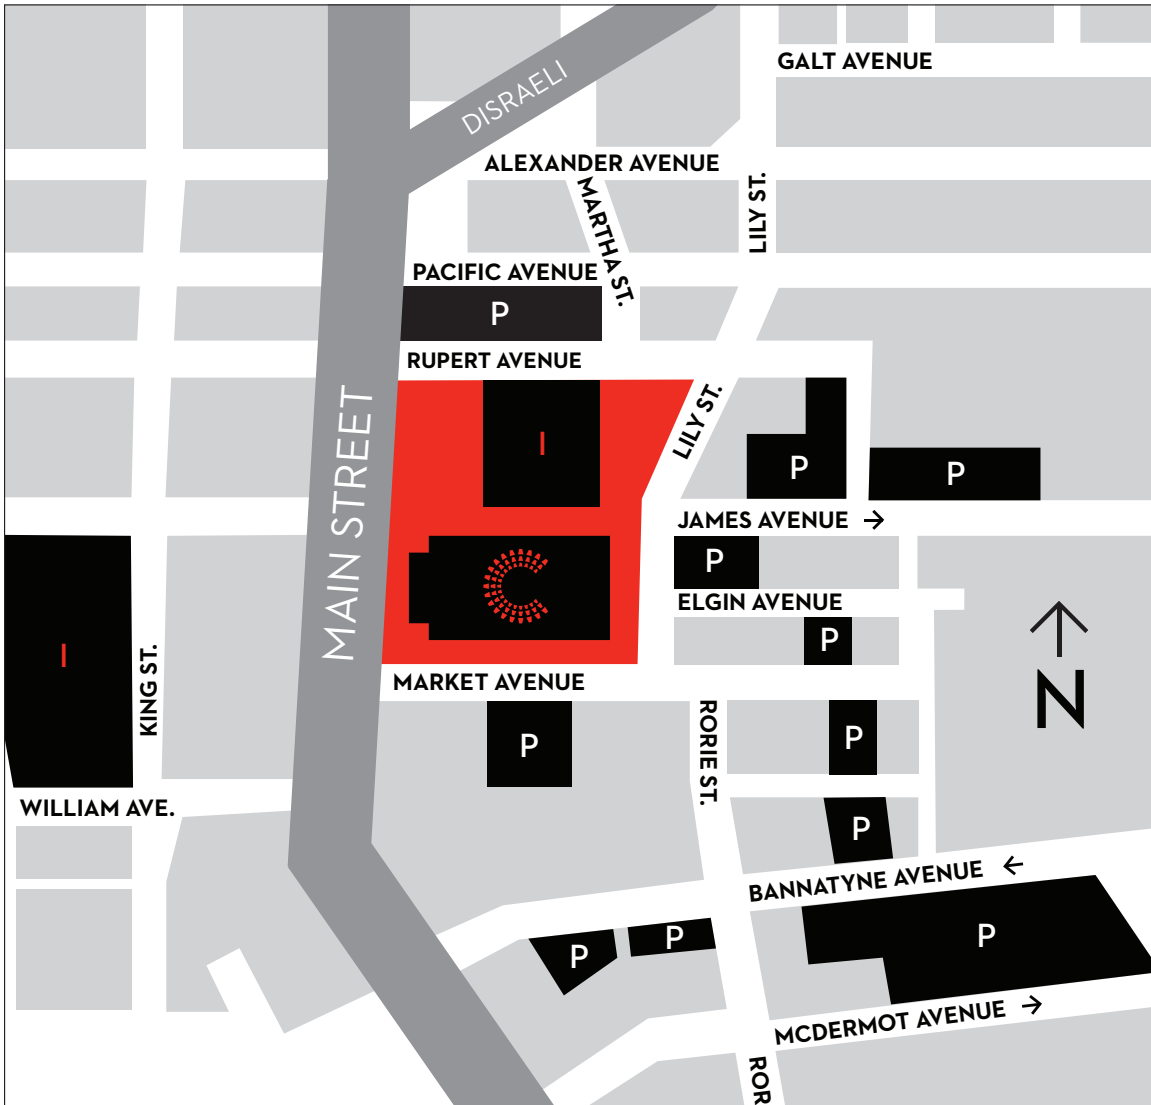

LOCATION MAP

Centennial Concert Hall
Suite 1000 - 555 Main St.
Winnipeg, MB
Canada R3B 1C3
p 204 956-1360
f 204 9441390
e inquiries@mbccc.ca

-  INDOOR PARKING
-  OUTDOOR PARKING
-  HANDICAP PARKING